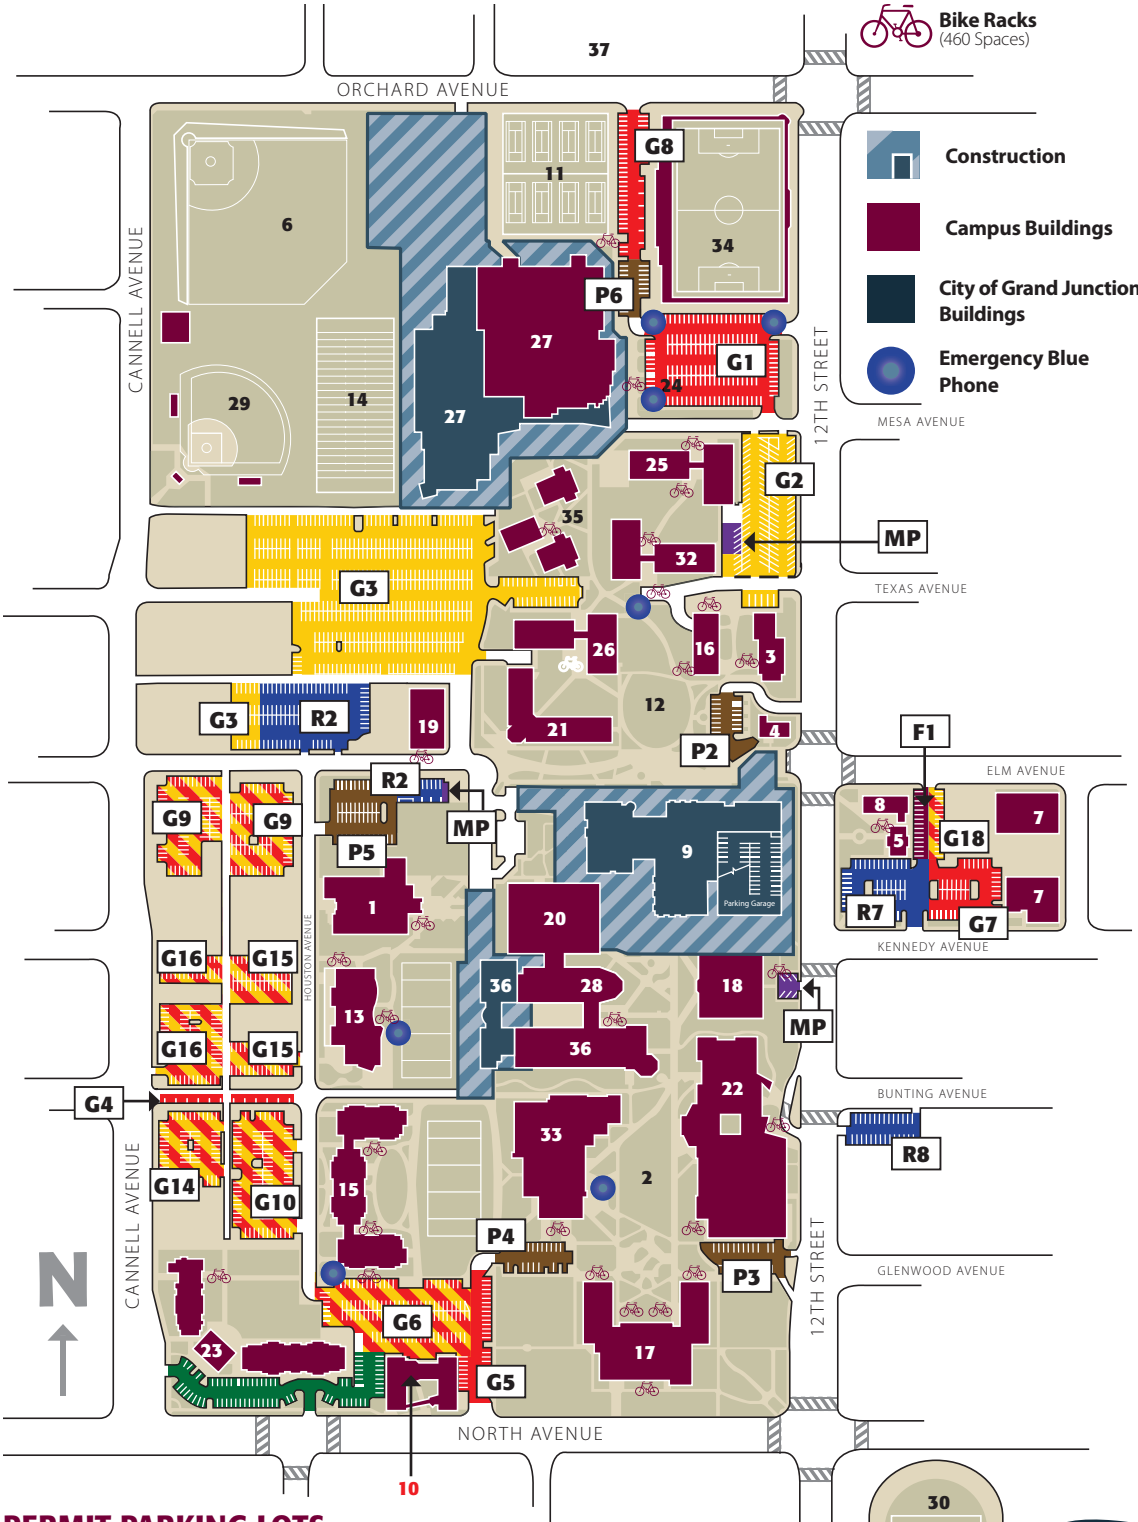

MSC MESA STATE COLLEGE

GRAND JUNCTION, COLORADO

Fall 2009
CAMPUS
MAP

Bike Racks
(460 Spaces)

Construction

Campus Buildings

City of Grand Junction Buildings

Emergency Blue Phone

MAP LEGEND

Academic Classroom Building (ACB)	1
Academic Quad	2
Admissions Welcome Center (AO).....	3
Albers Residence Hall.....	4
Alumni Association (A/F).....	5
Bergman Practice Field	6
Campus Services (CSA) (Facilities).....	7
College Center/ Information Desk (temporary).....	8
College Center (Parking Garage complete Jan. 2010, complete Summer 2010).....	9
Development Center (DEVCTR)	10
Development Office (A/F).....	5
Elliott Tennis Complex	11
Elm Avenue Quad	12
Elm Residence Hall	8
Fine Arts Building (FA)	13
Football Practice Field	14
Foundation (A/F)	5
Grand Junction Police Substation.....	10
Grand Mesa Residence Hall	15
Housing and Residence Life Center (SLC) ..	16
Houston Hall (H)	17
Lowell Heiny Hall (LHH).....	18
Maverick Pavilion	19
Medesy Hall (M)	20
Monument Residence Hall	21
Moss Performing Arts Center (MPAC)	22
North Avenue Student Housing (NASH)...	23
Outdoor Program Office (OP)	16
Parking Deck	24
Parking Services	8
Pinon Residence Hall	25
Rait Residence Hall	26
Saunders Field House (S).....	27
Saunders Field House and Health Sciences Center Expansion (complete Winter 2009)	27
Science Center (SL)	28
Softball Stadium.....	29
Stocker Stadium.....	30
Student Health Center.....	37
Student Recreation Center (S).....	27
Suplizio Field	31
Tolman Residence Hall (TH).....	32
Tomlinson Library (L)	33
Walker Field Soccer Stadium	34
Walnut Ridge Apartments	35
Wubben Hall (W)	36
Wubben Hall and Science Center Expansion (complete Fall 2010)	36

PERMIT PARKING LOTS

- Residence Hall Parking** G2, G3, G6, G9, G10, G14, G15, G16, G18
- Commuter Parking** G1, G4, G5, G6, G7, G8, G9, G10, G14, G15, G16, G18
- Reserved Parking** R2, R7, R8
- Foundation Parking** F1
- Motorcycle Parking** MP
- Retail Parking (Student parking not permitted)**