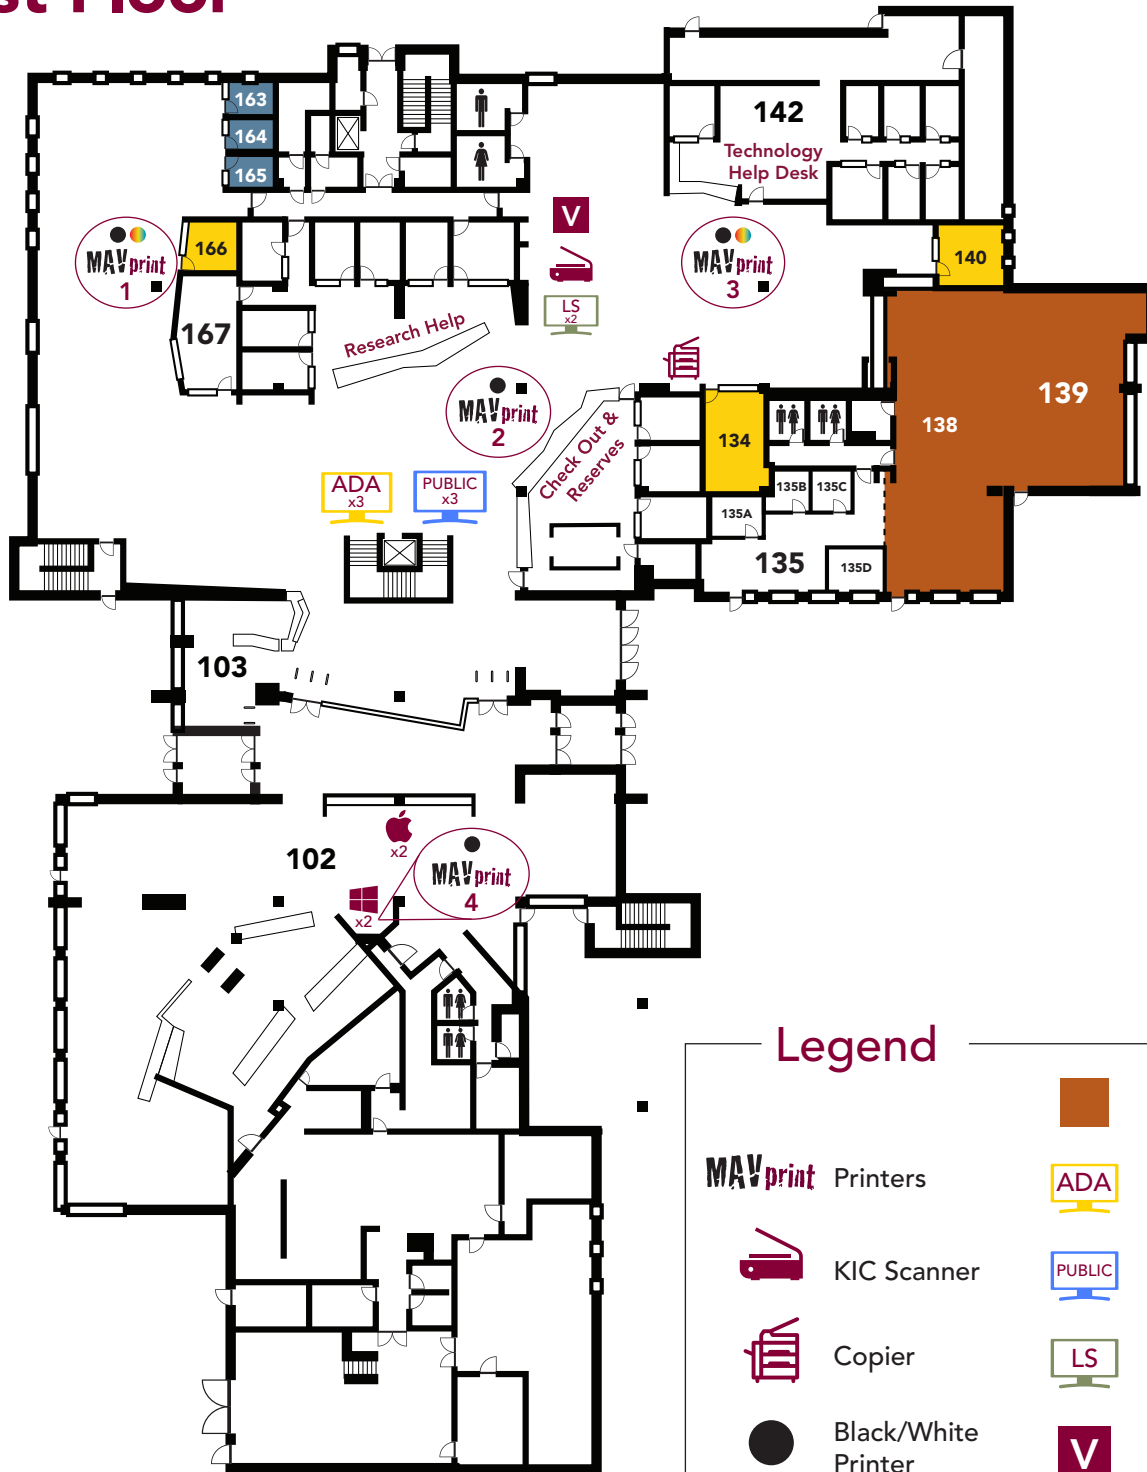

TOMLINSON LIBRARY BUILDING DIRECTORY

First Floor

Legend

MAVprint Printers	Center for Teaching & Learning
KIC Scanner	ADA Computer
Copier	Public Computer
Black/White Printer	Look Up Station
Color Printer	Vending Machine
Mac Computer	Group Room with A/V & Computer
	View Room with A/V & Computer