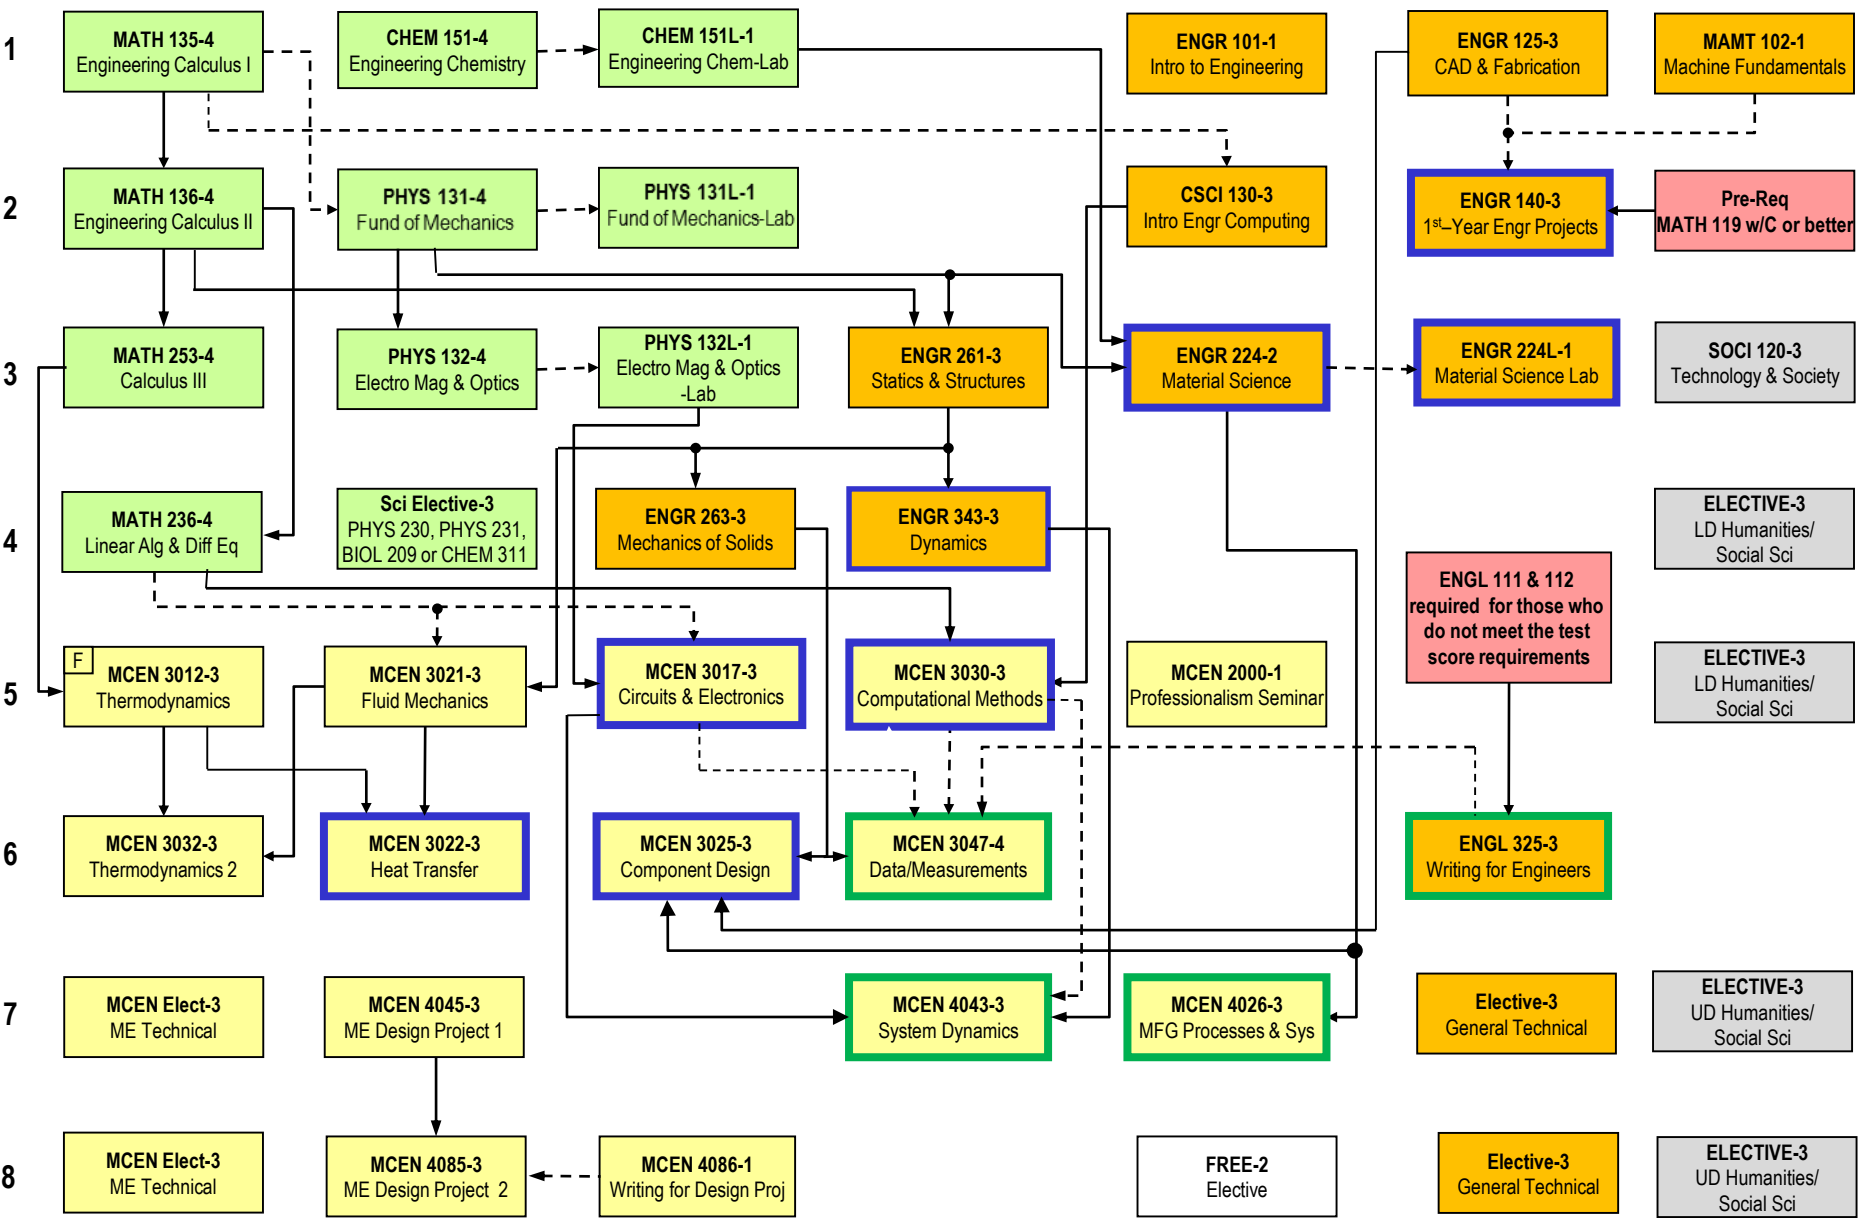

SEMESTER

CMU/CU PARTNERSHIP MECHANICAL ENGINEERING CURRICULUM

Complete before or with MCEN 4045
Complete before MCEN 4045
Pre-requisite → Co/Pre-requisite - - →
Standard Version Effective 2018-2019

Info
 CU ME Courses
 Math & Science
 CMU Engineering
 Humanity & Social Sci